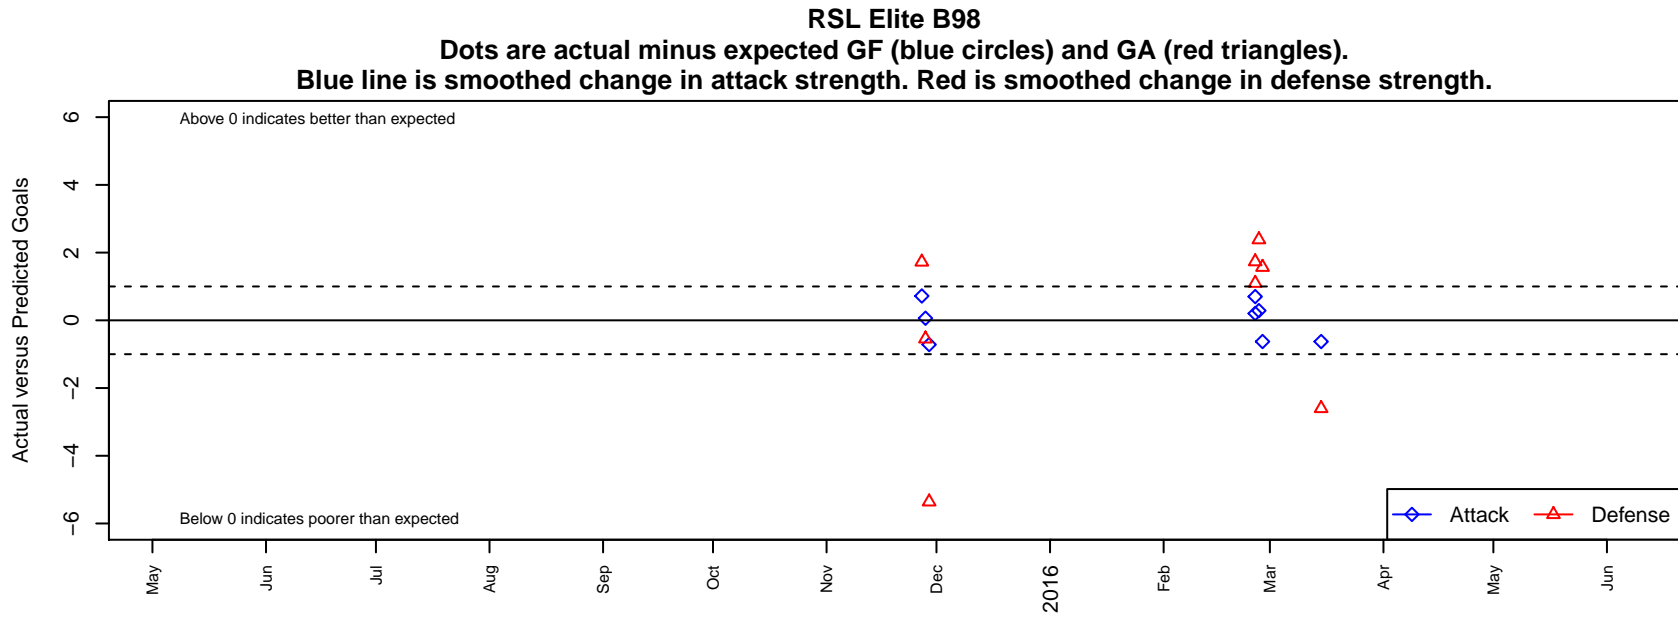

RSL Elite B98

, AZ
B98 total strength=1664
attack=27.53 defense=14.47

alt names used: REAL SALT LAKE – ARIZONA RSL ELITE 99 | RSL AZ RSL ELITE
Venues played: 2015 FWRL Desert Premier U17

attack and defense variance (black dot)
relative to other teams
and top 10 in region

attack and defense rating
relative to others at age
and all opponents in last 13 months

attack and defense rating
relative to others at age
and all opponents in last 13 months

Performance relative to 13 month average

Performance relative to 13 month average

Distribution of opponents
 Red = Lose zone, Blue = Win zone, Green = Even
 Black line separates win/lose zones

lot. A=Neither has attack advantage, B=Opponent has both attack and defense advantage, C=Opponent has both attack and defense disadvantage, D=Both have